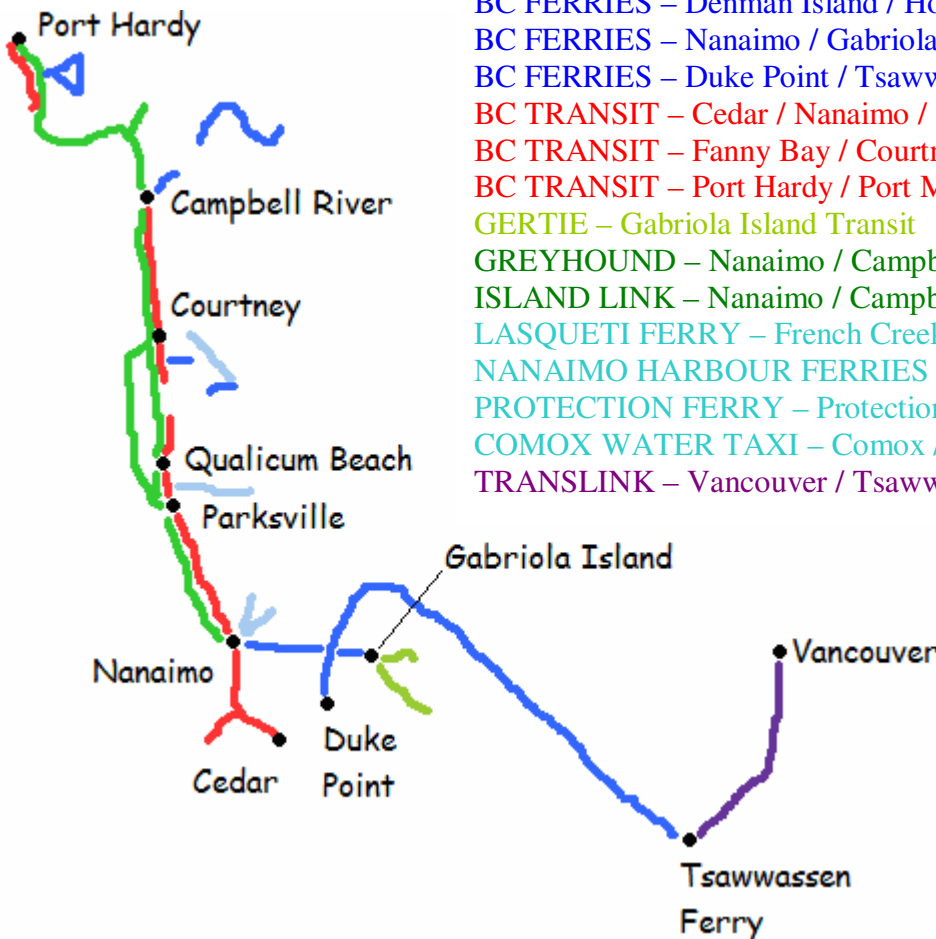

Highway 19A starts Downtown Nanaimo and continues as 2 lane byway north to Campbell River. Much of the public transport uses all or portions of 19A as the island communities are on this road and not the expressway.

Both highways are known as the “Island Highway”. 19A is known as the “Old Island Highway” or “Oceanside Route”. 19 is known as the “Parkway”, “Inland Island Highway”, the “Freeway”, or simply the “Island Highway”.

BC FERRIES – Port McNeill / Sointula / Alert Bay	112
BC FERRIES – Campbell River / Quadra Island	111
BC FERRIES – Quadra Island / Cortes Island	111
BC FERRIES – Buckley Bay / Denman Island	101
BC FERRIES – Denman Island / Hornby Island	101
BC FERRIES – Nanaimo / Gabriola Island	90, 91
BC FERRIES – Duke Point / Tsawwassen	88
BC TRANSIT – Cedar / Nanaimo / Qualicum / Deep Bay	94, 95, 96, 97
BC TRANSIT – Fanny Bay / Courtney / Campbell River	106, 107, 108, 109
BC TRANSIT – Port Hardy / Port McNeill / Woss	113
GERTIE – Gabriola Island Transit	90, 91
GREYHOUND – Nanaimo / Campbell River / Port Hardy	102, 103
ISLAND LINK – Nanaimo / Campbell River	102, 103
LASQUETI FERRY – French Creek / Lasqueti Island	97
NANAIMO HARBOUR FERRIES – Newcastle Island	97
PROTECTION FERRY – Protection Island	97
COMOX WATER TAXI – Comox / Hornby Island	107
TRANSLINK – Vancouver / Tsawwassen Ferry	88